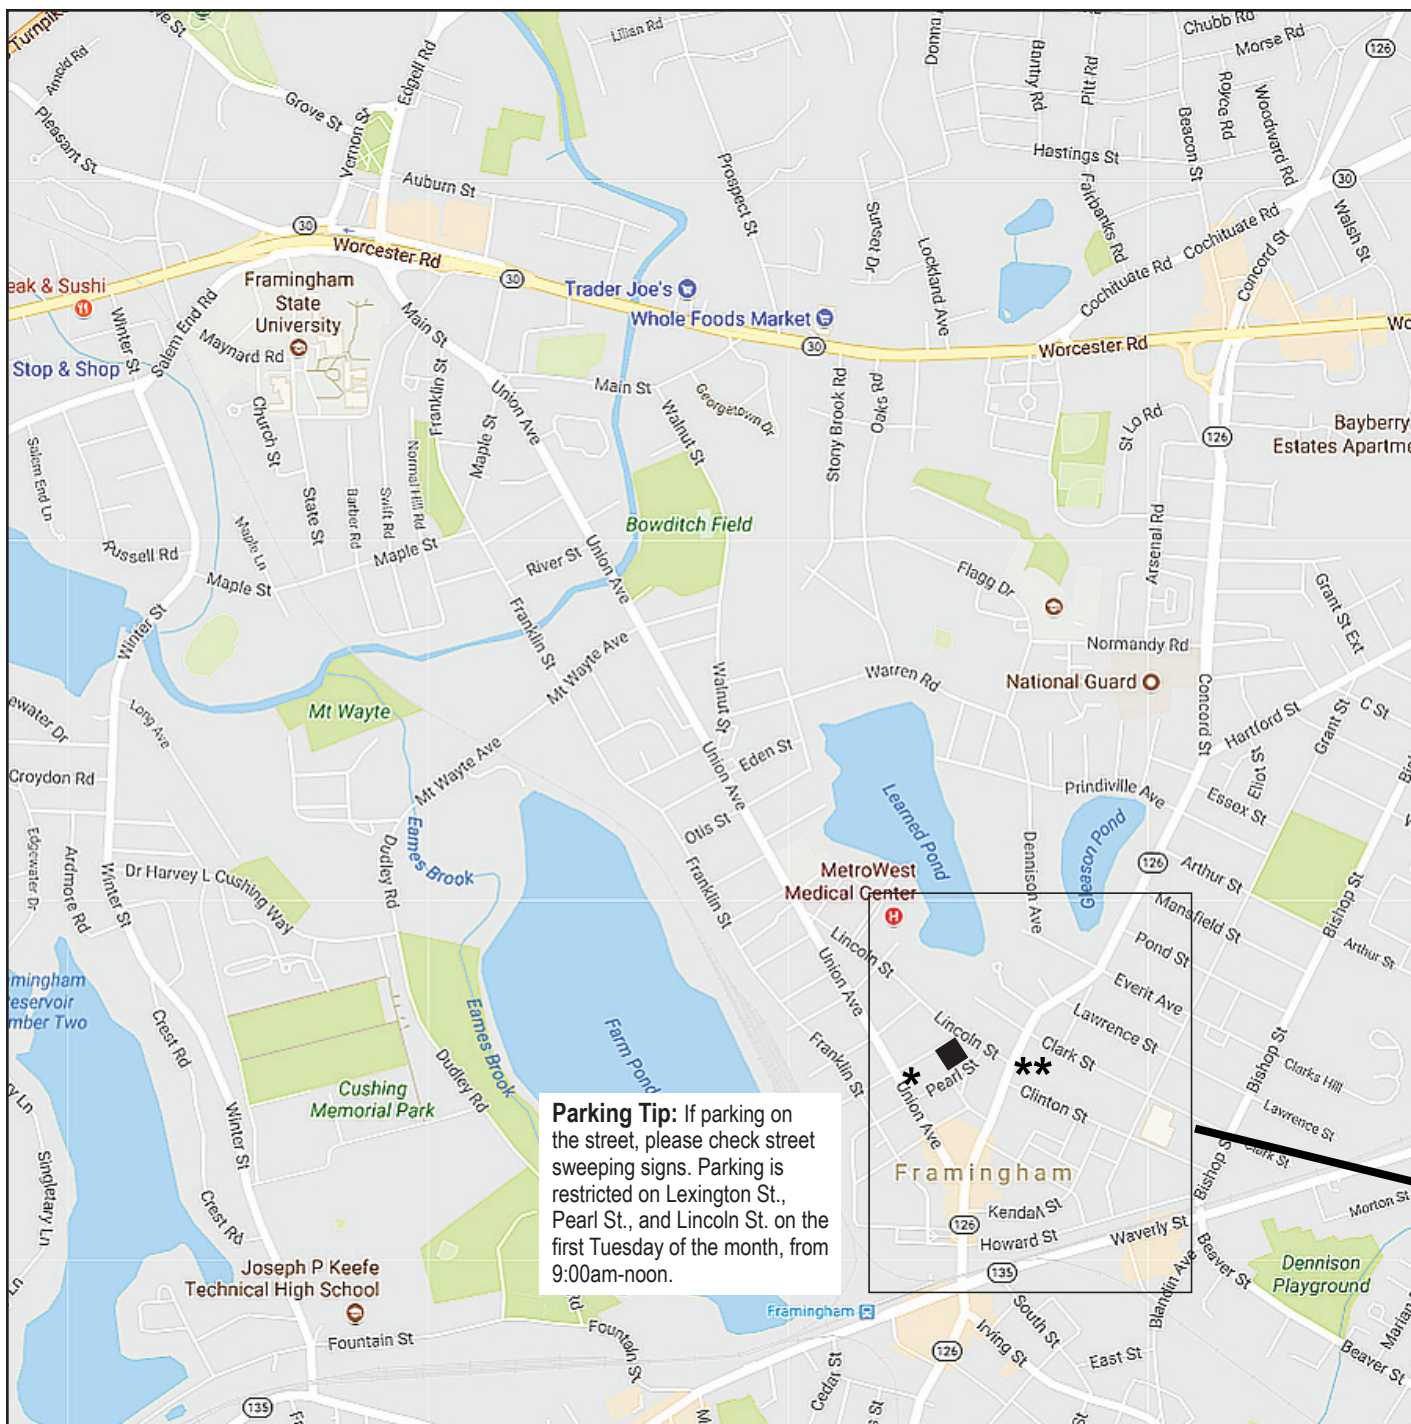

Adventures in Lifelong Learning Interession 2020 – Map of Framingham

Parking for Main Library

Parking is available in the Library lot on Lexington St., in the former Danforth Museum lot, 123 Union Ave.* and at St. Stephen's School, 25 Clinton St.**

WALKING DIRECTIONS:

From former Danforth lot to Library: Turn right out of lot onto Lexington St.; Library is just ahead.

From St. Stephen's lot to Library: Turn right out of the lot, continue to light, cross street and continue on Lincoln St. to Pearl St.; Library is on the corner.

Main Library and City Hall